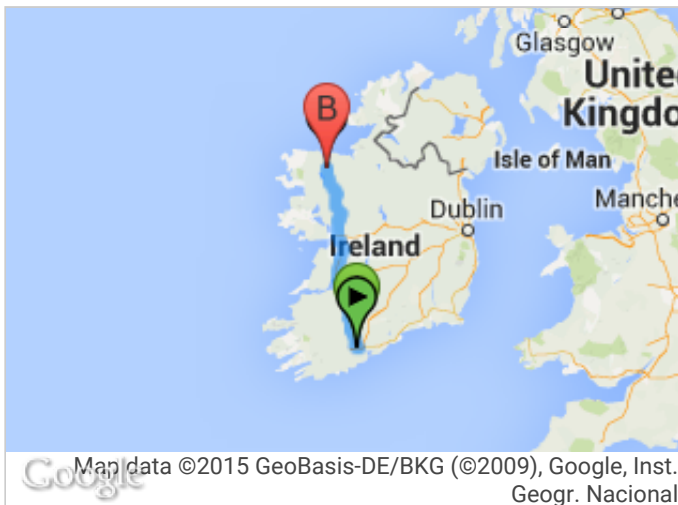

Route Planner

From Cork Institute of Technology, Rossa Avenue, Co. Cork, Ireland, **to** Ballina, Co. Mayo, Ireland,

Distance: 298.38 Show Distances in Miles | **Time:** 4 hr 5 min

Directions	Distance
1. Start: Head east	0
2. At the roundabout, take the 1st exit onto Rossa Ave	0.18
3. Turn right onto Model Farm Rd/R608	0.51
4. Turn left onto Victoria Cross/N71	2.29
5. Slight right onto Carrigrohane Rd/N22	2.76
6. Slight left to stay on Carrigrohane Rd/N22	2.88
7. Turn left onto Western Rd/R846	3
8. Turn right onto Sunday's Well Rd/R846	3.34
9. Turn left onto Shanakiel Rd	3.89
10. Merge onto Blarney St	4.79
11. Turn right	5.87
12. Turn right onto R617	10.11
13. Merge onto N20 via the ramp to Mallow/Limerick	10.61
14. At the roundabout, take the 2nd exit onto Limerick Rd/N20	36.41
15. At the roundabout, take the 2nd exit and stay on Limerick Rd/N20 Continue to follow N20	36.94
16. Take the ramp to N20/Limerick/N7/Dublin	89.02
17. Continue onto M20	89.63
18. At junction 1, take the N18 exit to Galway/Limerick (Centre)/Airport/N69	98.85
19. Continue onto N18 Partial toll road	99.32